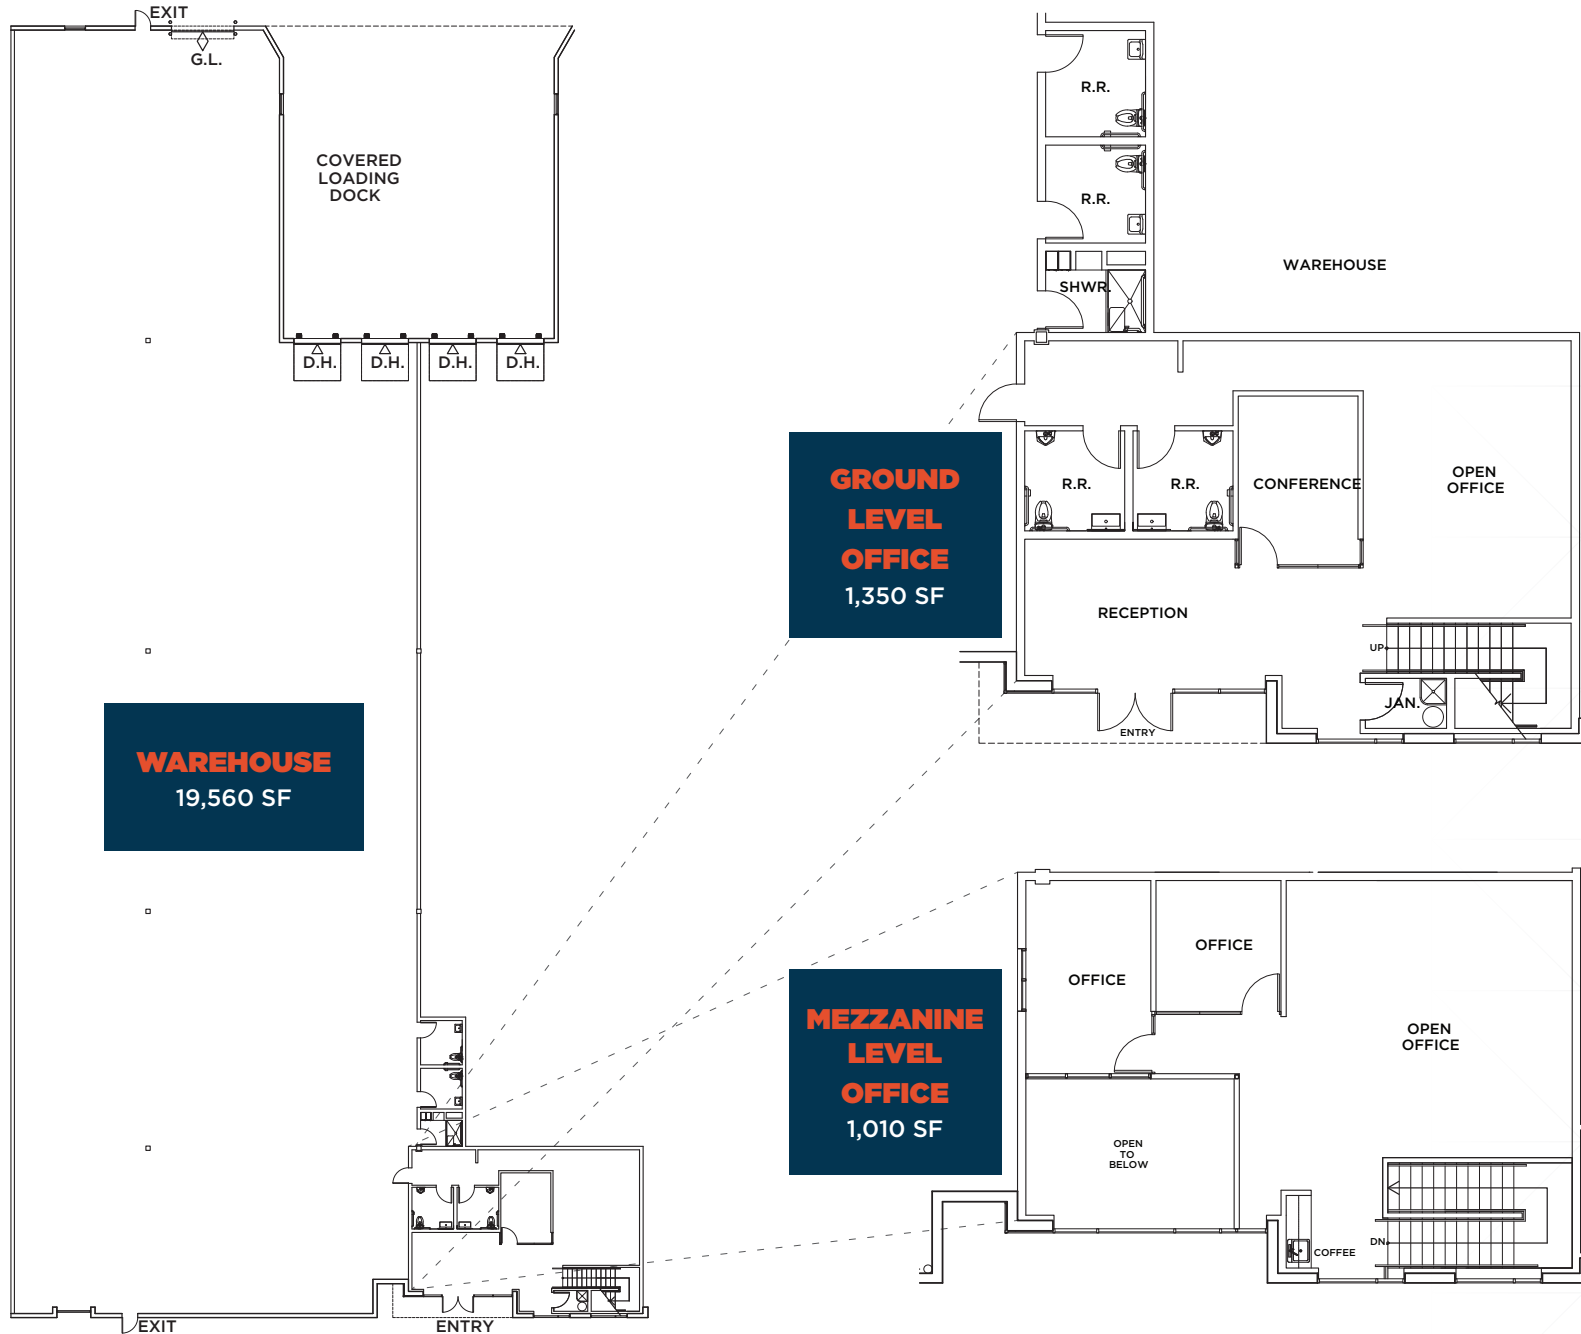

Floor Plan - Unit B

851 LAWRENCE DRIVE

PLAN LAYOUT SUBJECT TO FIELD CONDITIONS AND MAY DIFFER FROM PLAN AS SHOWN. ALL INFORMATION PRESENTED ON THIS DRAWING IS PRESUMED TO BE ACCURATE, HOWEVER TENANT SHOULD VERIFY PERTINENT INFORMATION PRIOR TO COMMITTING TO A LEASE. ANY FURNITURE OR APPLIANCES SHOWN ON PLAN ARE FOR CONCEPT ONLY AND WILL BE TENANT PROVIDED.